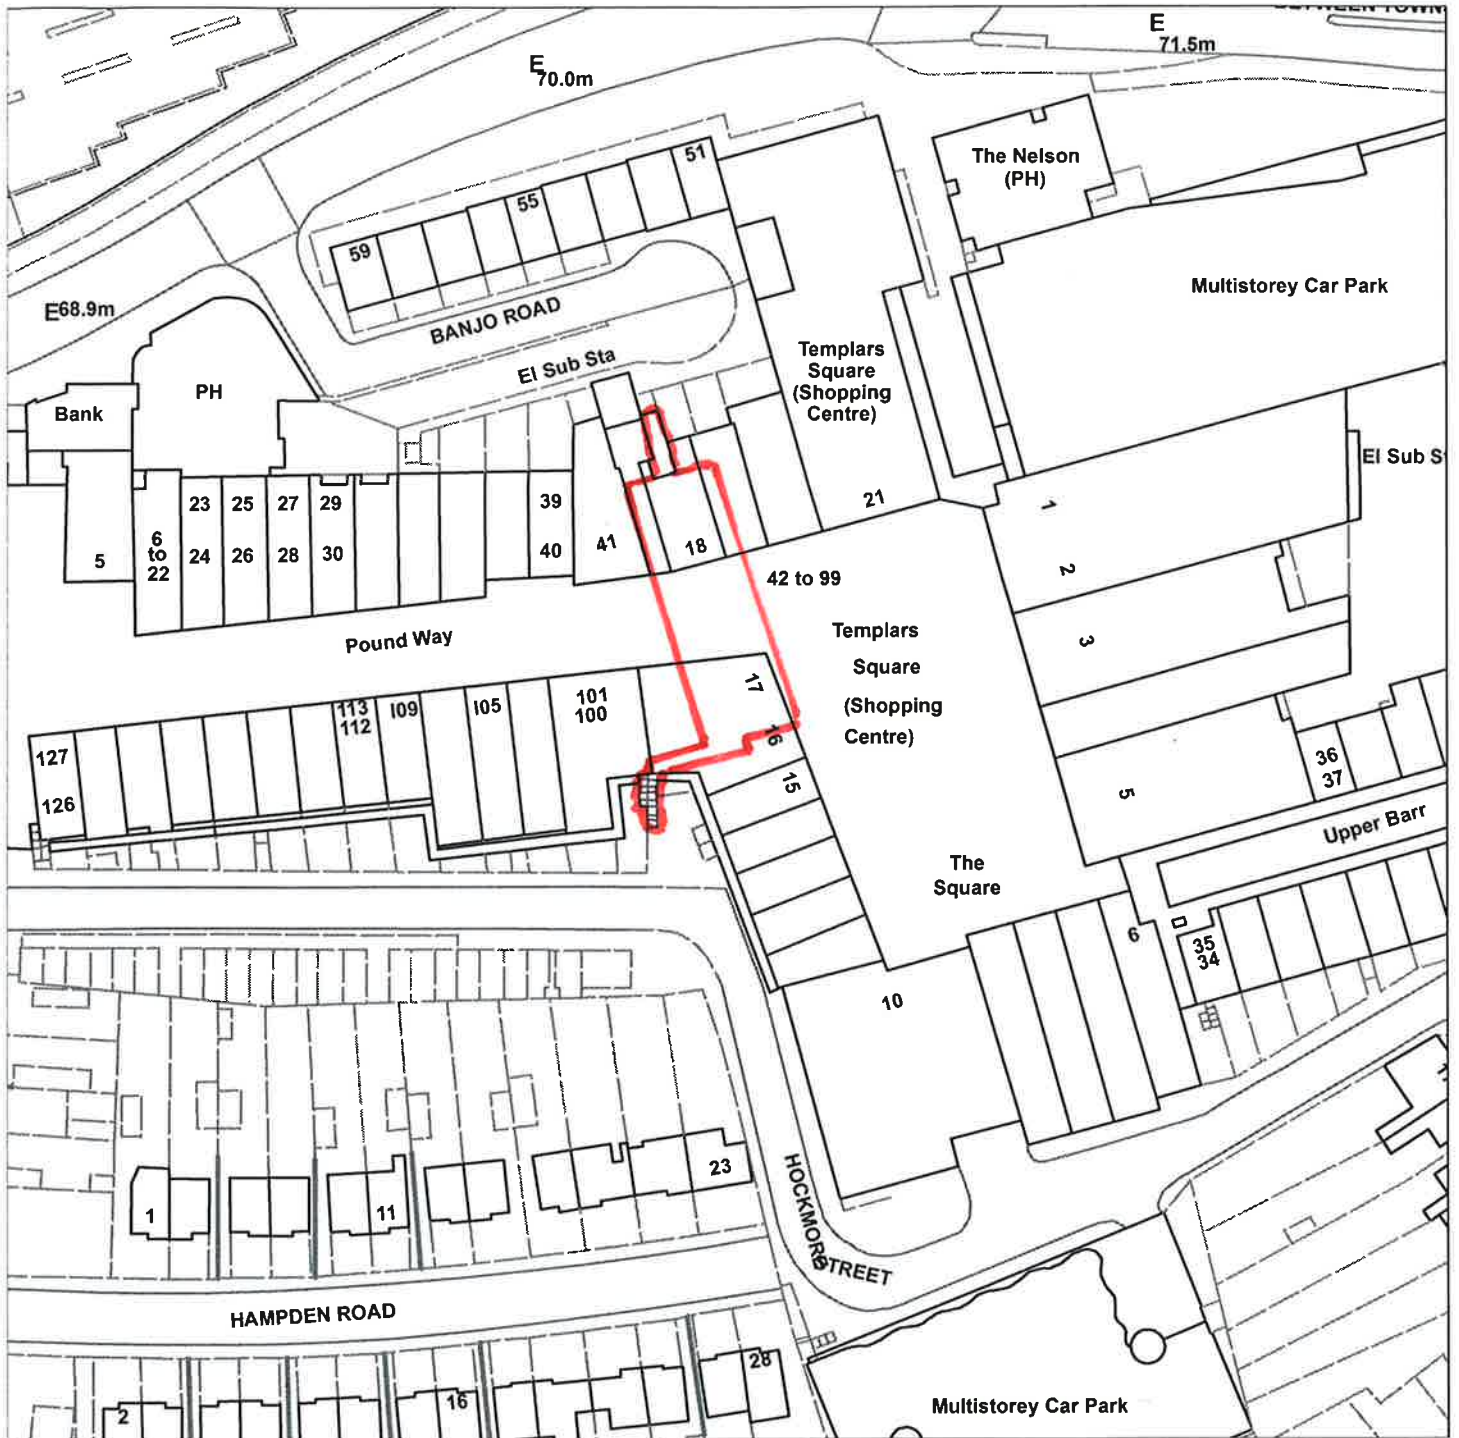

Hockmore Tower, Oxford

1:1062

Organisation	Oxford City Council
Department	Planning Enforcement
Comments	
Date	28 October 2014
SLA Number	100019348

This page is intentionally left blank